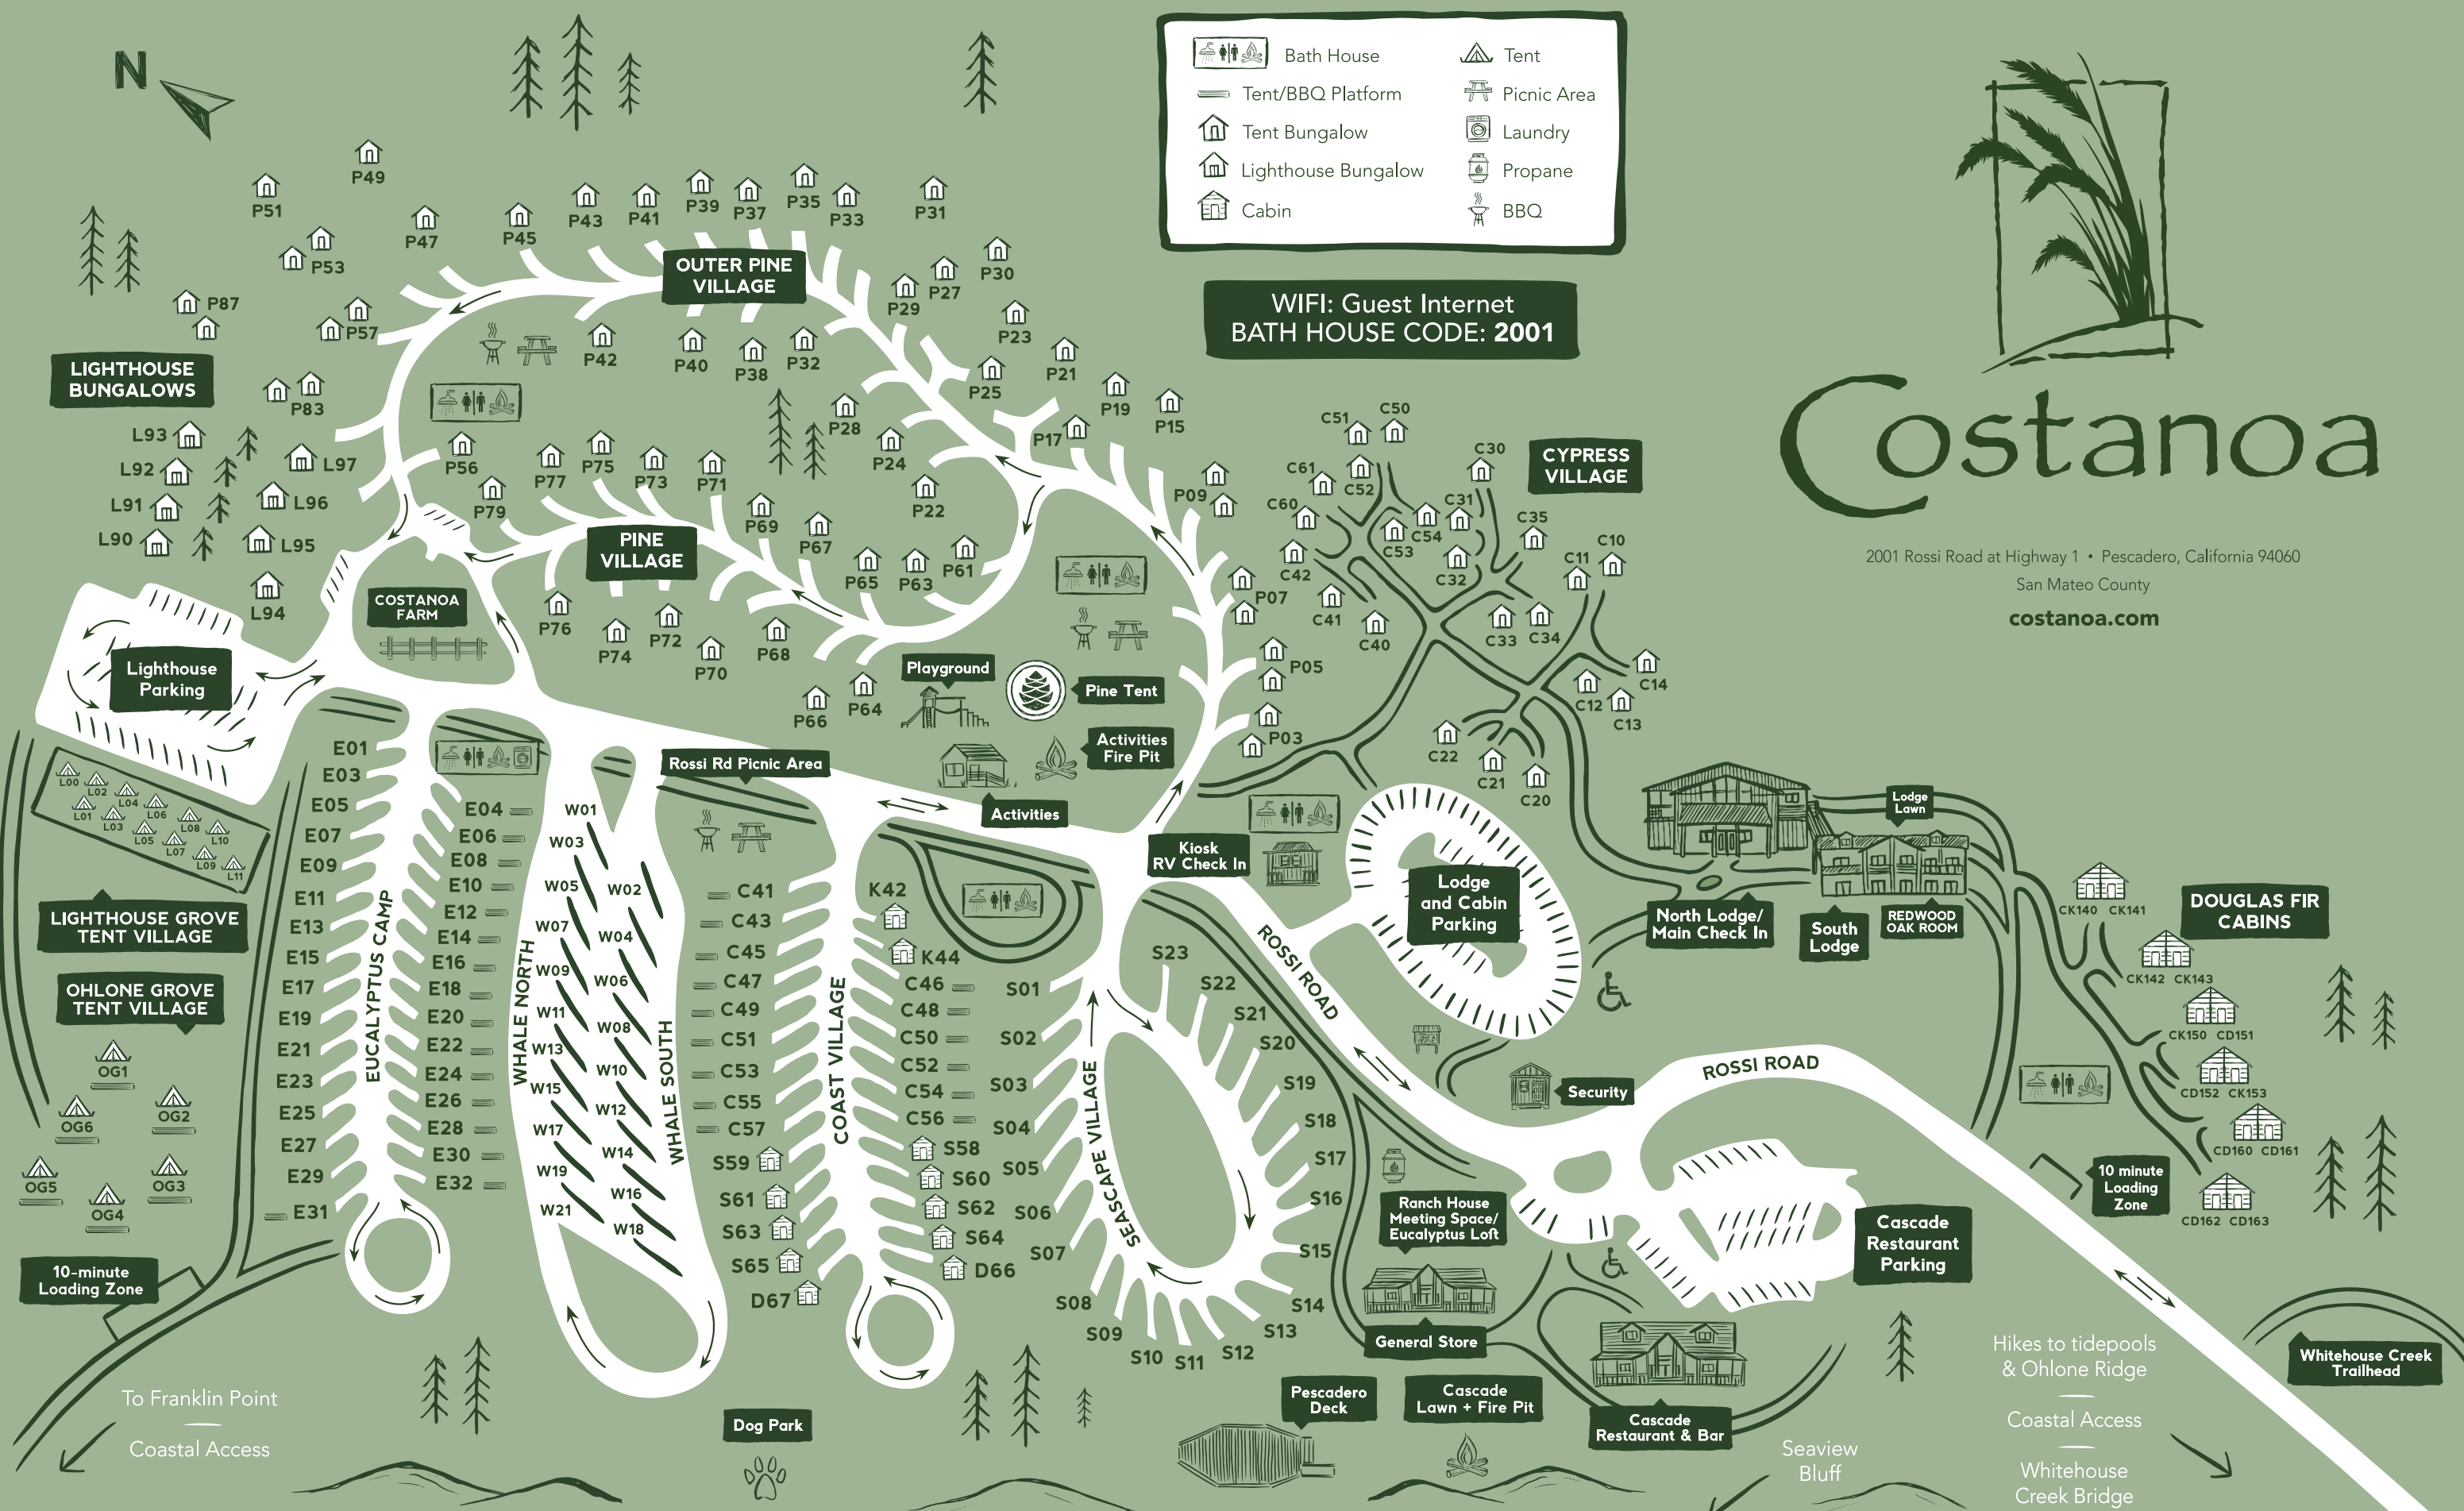

	Bath House		Tent
	Tent/BBQ Platform		Picnic Area
	Tent Bungalow		Laundry
	Lighthouse Bungalow		Propane
	Cabin		BBQ

WIFI: Guest Internet
BATH HOUSE CODE: 2001

Costanoa

2001 Rossi Road at Highway 1 • Pescadero, California 94060
San Mateo County
costanoa.com

LIGHTHOUSE BUNGALOWS

OUTER PINE VILLAGE

PINE VILLAGE

CYPRESS VILLAGE

LIGHTHOUSE GROVE TENT VILLAGE

OHLONE GROVE TENT VILLAGE

COSTANOA FARM

Rossi Rd Picnic Area

SEASIDE VILLAGE

ROSSI ROAD

ROSSI ROAD

Cascade Restaurant Parking

10 minute Loading Zone

To Franklin Point
Coastal Access

Dog Park

Pescadero Deck

Cascade Lawn + Fire Pit

Cascade Restaurant & Bar

Seaview Bluff

Hikes to tidepools & Ohlone Ridge
Coastal Access
Whitehouse Creek Bridge

Whitehouse Creek Trailhead